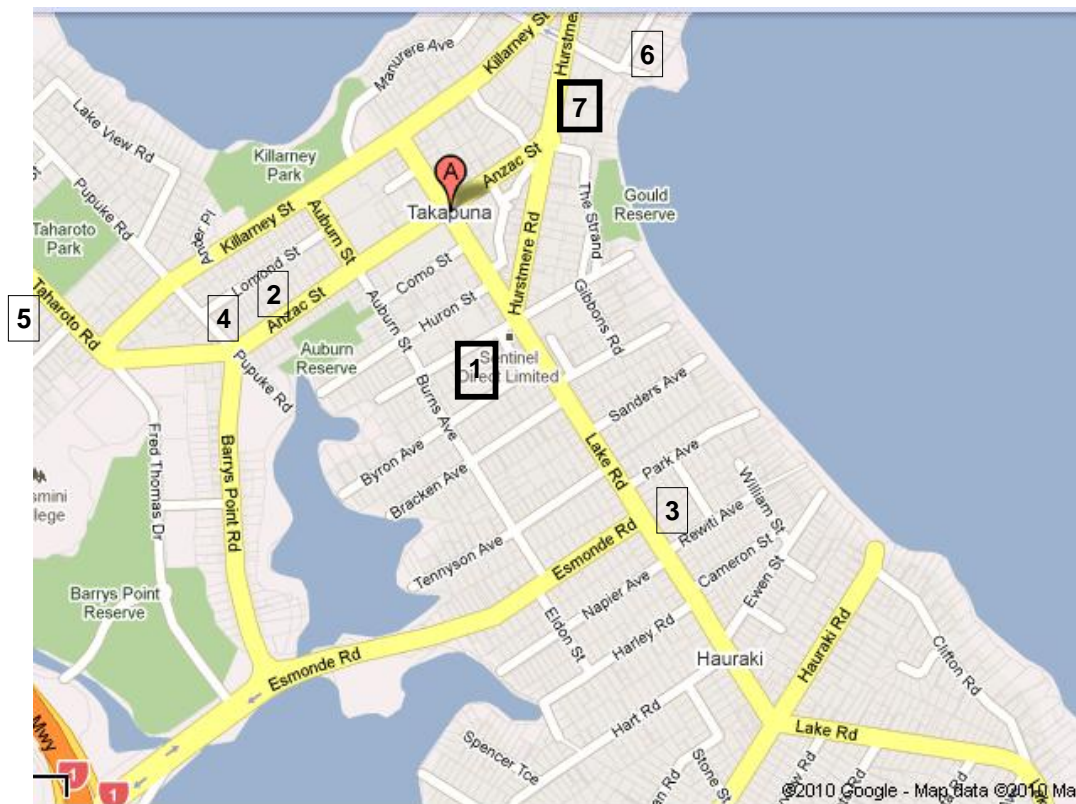

Accommodation Guide

NZHPA Mental Health Special Interest Group Seminar 7th and 8th August 2010

Spencer On Byron Hotel

9 Byron Avenue, Takapuna Beach, Auckland (1 on the above map)
09 916 6111 or 0800 773623
www.spencerbyron.co.nz

Accommodation within 10 minutes walk to Spencer on Byron Hotel

(NB prices are per double room, per night)

2	Anzac Court Motel	43 Anzac Street, Takapuna	\$120 - 270	09 489 4315	www.anzac-court.co.nz
3	Park Lane Motor Inn	Corner Lake Road and Rewiti Avenue, Takapuna	\$135 - 160	09 486 6033	www.parklane.co.nz
4	Takapuna International Motor Lodge	1b Pupuke Road, Takapuna	\$105 - 160	09 486 0009	www.takapunainternational.co.nz
5	Takapuna Motor Lodge	28 Taharoto Road, Takapuna	\$130 - 280	0800 500 151 09 486 3338	www.takapunamotorlodge.co.nz
6	Takapuna Beach Holiday Park (Motel units, Camp Ground, Self Contained units)	22 The Promenade, Takapuna	\$58 - 115	09 489 7909	www.takapunabeachholidaypark.co.nz

Saturday Evening Dinner

Aubergine Restaurant (7 on the above map), 129 Hurstmere Road, Takapuna Beach

Meet for drinks from 7pm onwards, seated for dinner at 7.45pm

Please note that the cost of dinner is not included in the Seminar registration